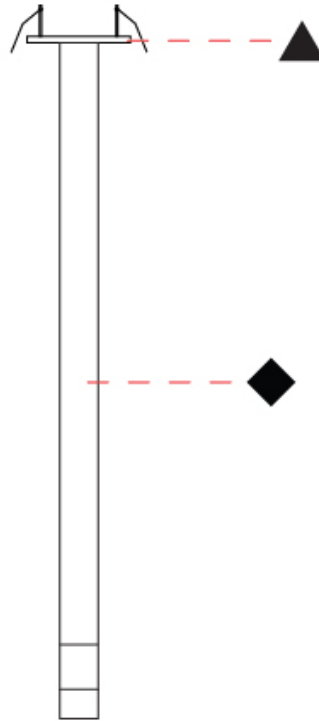

METROPOLIS MONOPOINT HALO SURFACE

D202006-

PROJECT

TYPE

SPECIFIER

QUANTITY

DATE

D