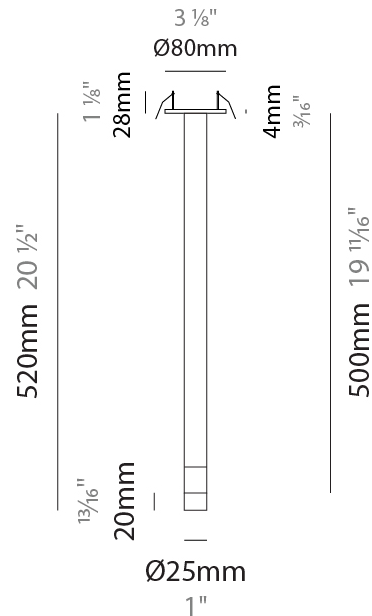

GENERAL

Series: Metropolis
Subseries: Metropolis Monopoint Halo
Brand: Zaneen
Division: Design
Mounting Type: Surface
Mounting Location: Ceiling
Subcategory: Pendant

PHYSICAL

Shape: Cylinder
Diameter (mm): 80
Diameter (in): 3 1/8
Height (mm): 520
Height (in): 20 1/2
Light Distribution: Downlight
Fixture Finish: BLK / BRZ / IND
Holder Finish: BLK / BRZ / IND / WHI
Fixture Material: Aluminum
Upon Request: Cylinder height. Max. 1830 mm / 72". Min 153mm / 6". Min. qty required 50 pcs.

ELECTRICAL

Lamp Type: LED
Input Wattage (W): 3.65
Total Output Wattage (W): 2.7
Dimming: Non-Dimmable
Driver Included: Yes
Driver Location: Integrated
Driver Type: Constant Current - Universal
Driver Class: Class 2
Input Voltage (V): 120 - 277
Constant Current (MA): 700
Upon Request: (Not included - see components) Remote: Phase dimming @120Vac only / 0-10Vdc dimming (dimming requires min. 3 fixtures)

LED

Number of LEDs: 1
Color Temperature (°K): 3000 / 4000
Nominal Lumen (lm): 124 / 133
CRI: >90 CRI
Lamp Life (hrs): 50000
Upon Request: 3500K

OPTICAL

Optic°: 12 / 28 / 44

RATINGS AND CERTIFICATIONS

Certified By: Certified for North American Standards
IP rating: IP41 (Damp)
Upon Request: Damp Rated for Exterior