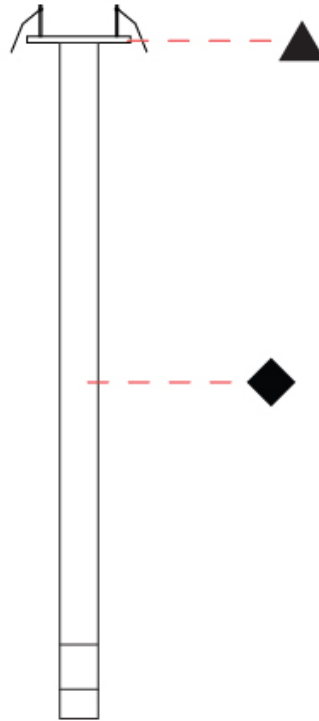

METROPOLIS MONOPOINT HALO SURFACE

D202006- : D202006-30K-BLK-BLK-12

PROJECT

TYPE

SPECIFIER

QUANTITY

DATE

D