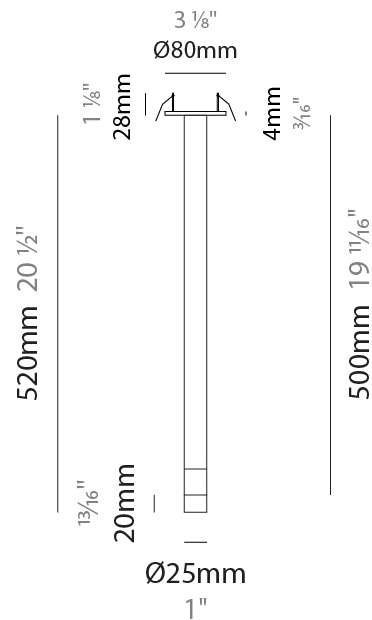

METROPOLIS MONOPOINT HALO SURFACE

D202006- : D202006-30K-BLK-BLK-12

base number

1. To build a product code in our configurator select the specify button on the base model # product page
2. To build a manual product code on this datasheet choose from the options listed below in blue font and add the suffix to the base model #

GENERAL

Series: Metropolis
Subseries: Metropolis Monopoint Halo
Brand: Zaneen
Division: Design
Mounting Type: Surface
Mounting Location: Ceiling
Subcategory: Pendant

PHYSICAL

Shape: Cylinder
Diameter (mm): 80
Diameter (in): 3 1/8"
Height (mm): 520
Height (in): 20 1/2"
Light Distribution: Downlight
Fixture Material: Aluminum
Upon Request: Cylinder height. Max. 1830 mm / 72". Min 153mm / 6".
Min. qty required 50 pcs.

ELECTRICAL

Lamp Type: LED
Input Wattage (W): 3.65
Total Output Wattage (W): 2.7
Dimming: Non-Dimmable
Driver Included: Yes
Driver Location: Integrated
Driver Type: Constant Current - Universal
Driver Class: Class 2
Input Voltage (V): 120 - 277
Constant Current (MA): 700
Upon Request: (Not included - see components) Remote: Phase dimming @120Vac only / 0-10Vdc dimming (dimming requires min. 3 fixtures)

LED

Number of LEDs: 1
Color Temperature (°K): 3000
Nominal Lumen (lm): 124
CRI: >90 CRI
Lamp Life (hrs): 50000
Upon Request: 3500K

OPTICAL

Optic°: 12

RATINGS AND CERTIFICATIONS

Certified By: Certified for North American Standards
IP rating: IP41 (Damp)