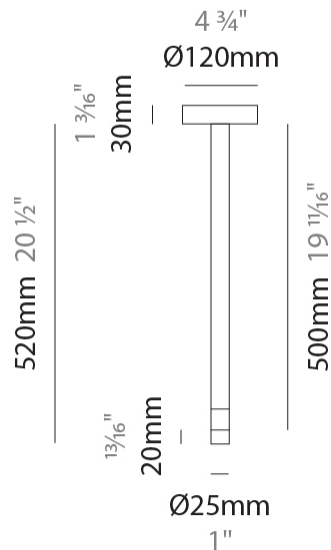

GENERAL

Series: Metropolis
Subseries: Metropolis Monopoint Halo
Brand: Zaneen
Division: Design
Mounting Type: Surface
Mounting Location: Ceiling
Subcategory: Pendant

PHYSICAL

Shape: Cylinder
Diameter (mm): 120
Diameter (in): 4 3/4
Height (mm): 520
Height (in): 20 1/2
Light Distribution: Downlight
Fixture Finish: BLK / BRZ / IND
Holder Finish: BLK / BRZ / IND / WHI
Fixture Material: Aluminum
Upon Request: Cylinder height. Max. 1830 mm / 72". Min 153mm / 6". Min. qty required 50 pcs.

ELECTRICAL

Lamp Type: LED
Input Wattage (W): 3.65
Total Output Wattage (W): 2.7
Dimming: Non-Dimmable
Driver Included: Yes
Driver Location: Integrated
Driver Type: Constant Current - Universal
Driver Class: Class 2
Input Voltage (V): 120 - 277
Constant Current (MA): 700
Upon Request: (Not included - see components) Remote: Phase dimming @120Vac only / 0-10Vdc dimming (dimming requires min. 3 fixtures)

LED

Number of LEDs: 1
Color Temperature (°K): 3000 / 4000
Nominal Lumen (lm): 124 / 133
CRI: >90 CRI
Lamp Life (hrs): 50000
Upon Request: 3500K

OPTICAL

Optic°: 12 / 28 / 44

RATINGS AND CERTIFICATIONS

Certified By: Certified for North American Standards
IP rating: IP41 (Damp)
Upon Request: Damp Rated for Exterior